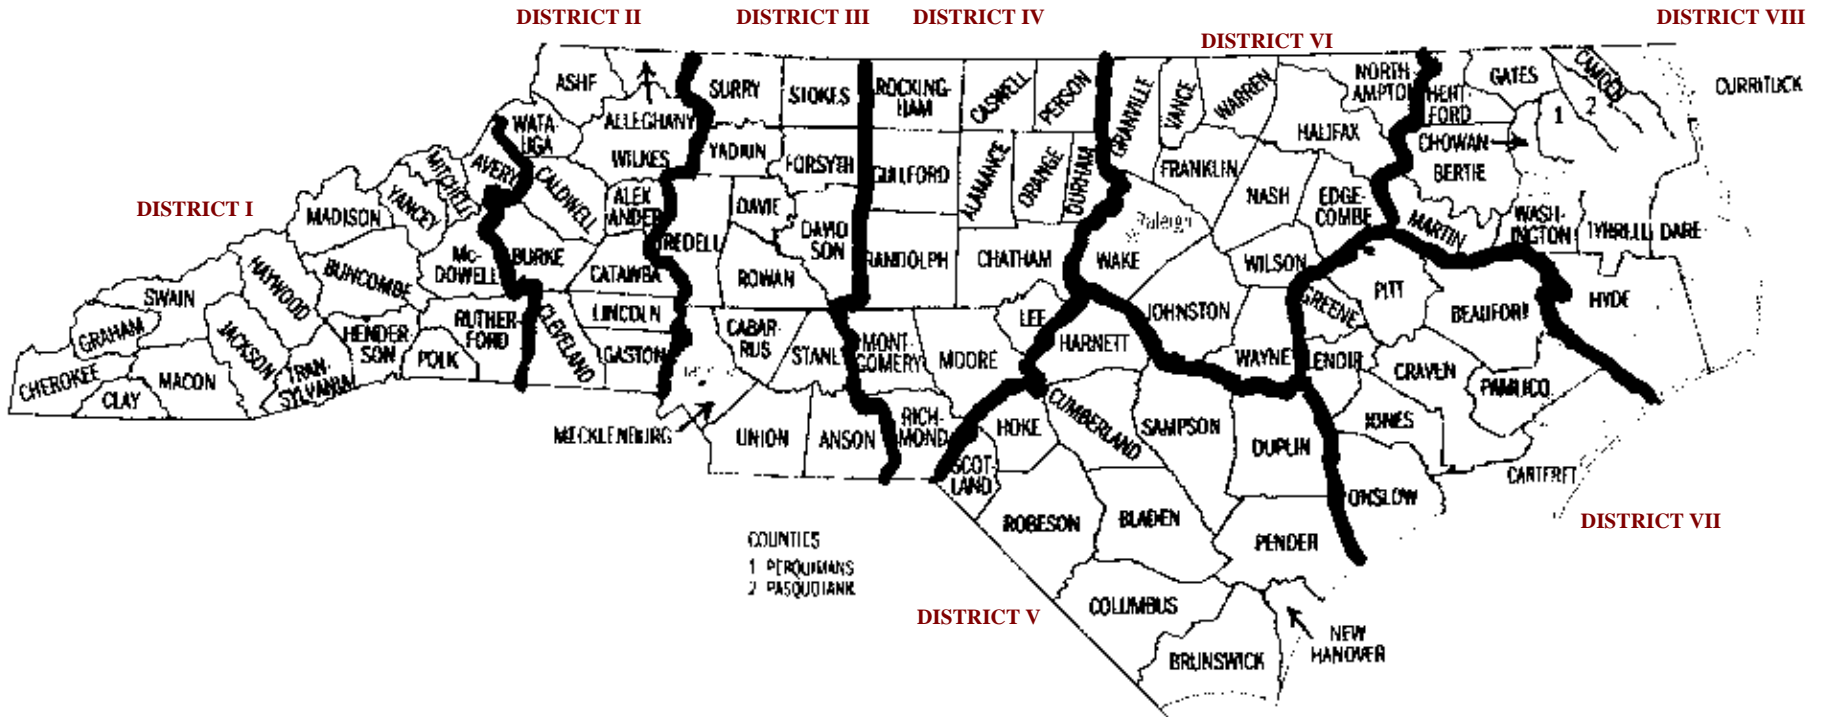

NCARD MAP & DISTRICTS

DISTRICT I	DISTRICT II	DISTRICT III	DISTRICT IV	DISTRICT V	DISTRICT VI	DISTRICT VII	DISTRICT VIII
Avery	Alexander	Anson	Alamance	Bladen	Edgecombe	Beaufort	Bertie
Buncombe	Alleghany	Cabarrus	Caswell	Brunswick	Franklin	Carteret	Camden
Cherokee	Ashe	Davidson	Chatham	Columbus	Granville	Craven	Chowan
Clay	Burke	Davie	Durham	Duplin	Halifax	Greene	Currituck
Graham	Caldwell	Forsyth	Guilford	Harnett	Johnston	Jones	Dare
Haywood	Catawba	Iredell	Lee	Hoke	Nash	Lenoir	Gates
Henderson	Cleveland	Mecklenburg	Montgomery	New Hanover	Northampton	Onslow	Hertford
Jackson	Gaston	Rowan	Moore	Pender	Vance	Pamlico	Hyde
Macon	Lincoln	Stanly	Orange	Robeson	Wake	Pitt	Martin
Madison	Watauga	Stokes	Person	Sampson	Warren		Pasquotank
McDowell	Wilkes	Surry	Randolph	Scotland	Wayne		Perquimans
Mitchell		Union	Richmond		Wilson		Tyrrell
Polk		Yadkin	Rockingham				Washington
Rutherford							
Swain							
Transylvania							
Yancey							