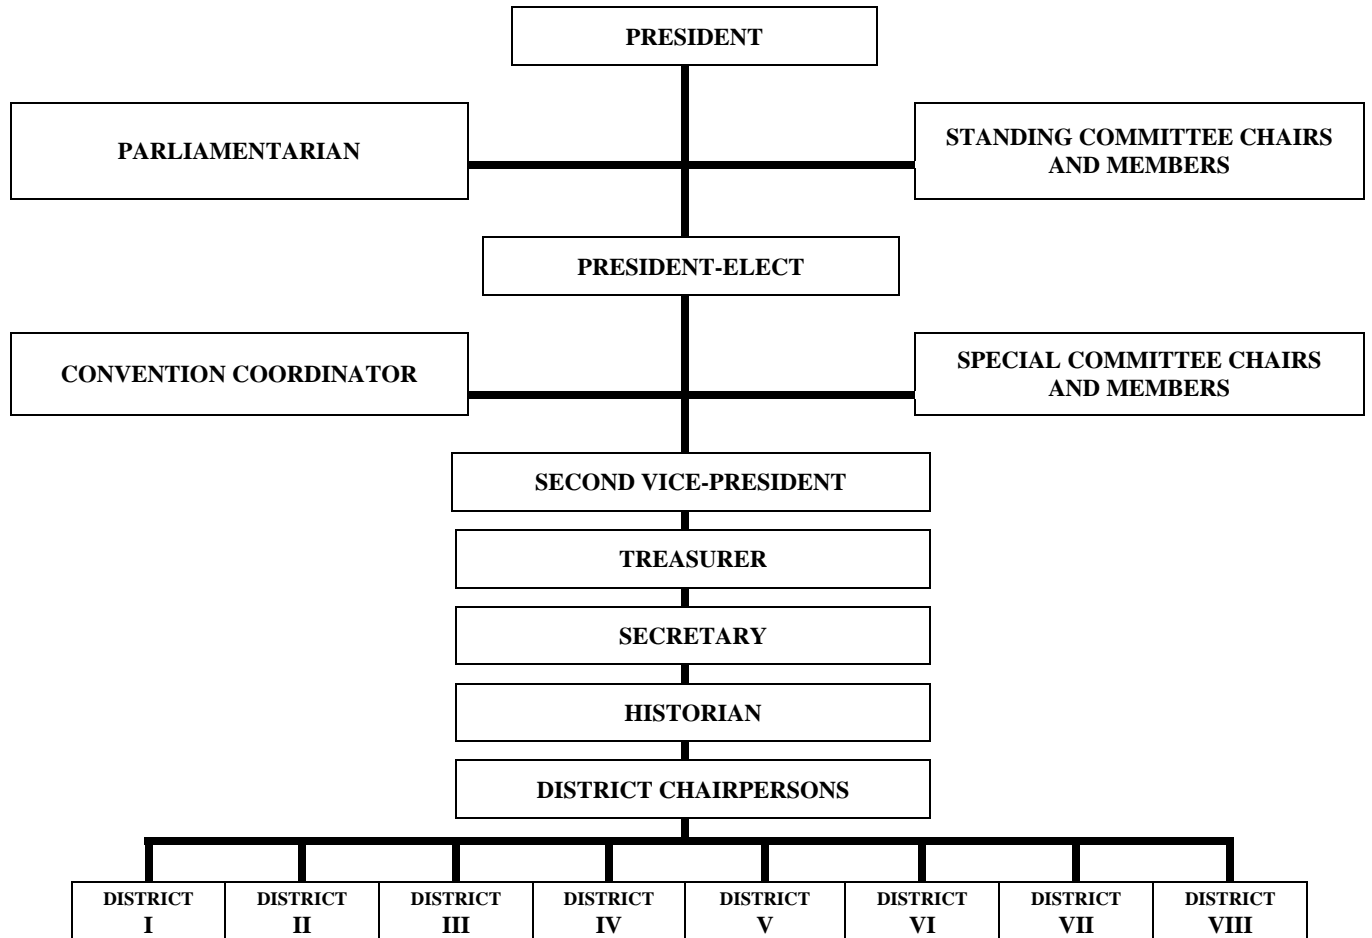

ORGANIZATION CHART

THE GENERAL MEMBERSHIP

DISTRICT I	DISTRICT II	DISTRICT III	DISTRICT IV	DISTRICT V	DISTRICT VI	DISTRICT VII	DISTRICT VIII
Avery Buncombe Cherokee Clay Graham Haywood Henderson Jackson Macon Madison McDowell Mitchell Polk Rutherford Swain Transylvania Yancey	Alexander Alleghany Ashe Burke Caldwell Catawba Cleveland Gaston Lincoln Watauga Wilkes	Anson Cabarrus Davidson Davie Forsyth Iredell Mecklenburg Rowan Stanly Stokes Surry Union Yadkin	Alamance Caswell Chatham Durham Guilford Lee Montgomery Moore Orange Person Randolph Richmond Rockingham	Bladen Brunswick Columbus Cumberland Duplin Harnett Hoke New Hanover Pender Robeson Sampson Scotland	Edgecombe Franklin Granville Halifax Johnston Nash Northampton Vance Wake Warren Wayne Wilson	Beaufort Carteret Craven Greene Jones Lenoir Onslow Pamlico Pitt	Bertie Camden Chowan Currituck Dare Gates Hertford Hyde Martin Pasquotank Perquimans Tyrrell Washington